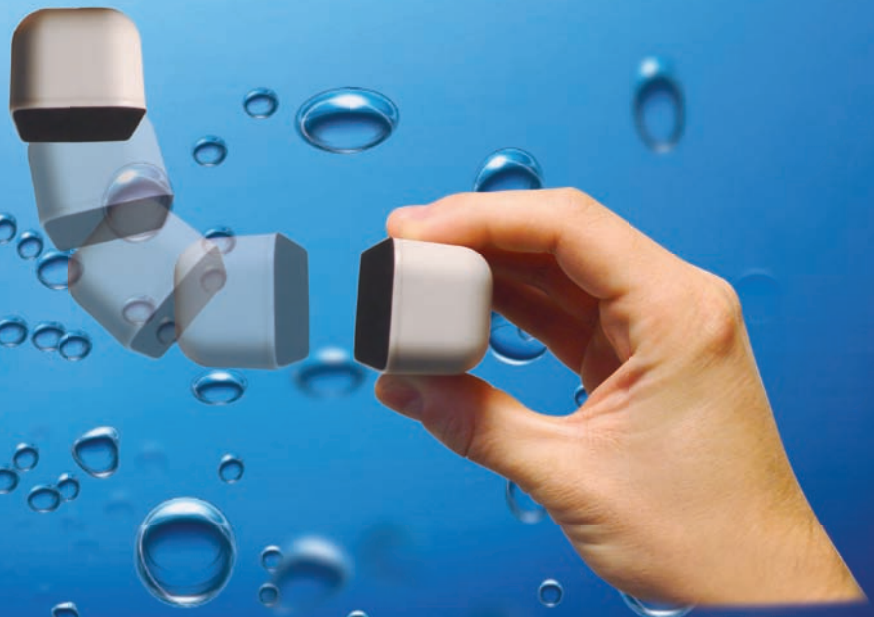

## Got Algae? No Problem!

Cleaning your aquarium has never been easier

It Floats.  
It Scrapes.  
It's Clean!

**NEW!**

Item #00400

**MAG-FLOAT®**  
Scrape

- Large Plus+ size
- 3/4" glass aquarium surfaces
- One stainless steel blade included w/Mag-Float Scrape
- Additional blades sold separately (Item #00401)